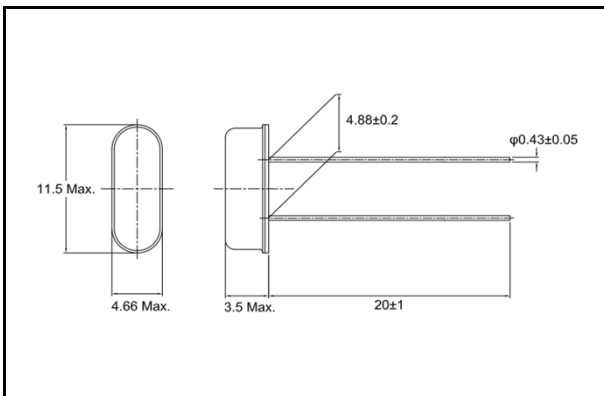

## AT-CUT CRYSTAL UNIT (Metal-can Type)

RoHS compliant

### ■ FEATURES

- Frequency range : 3.5 ~ 50.0MHz
- External dimensions (mm)  
L : 11.5 x W : 4.66 x H : 3.5
- Applications  
Consumer products

### ■ DIMENSION [mm]