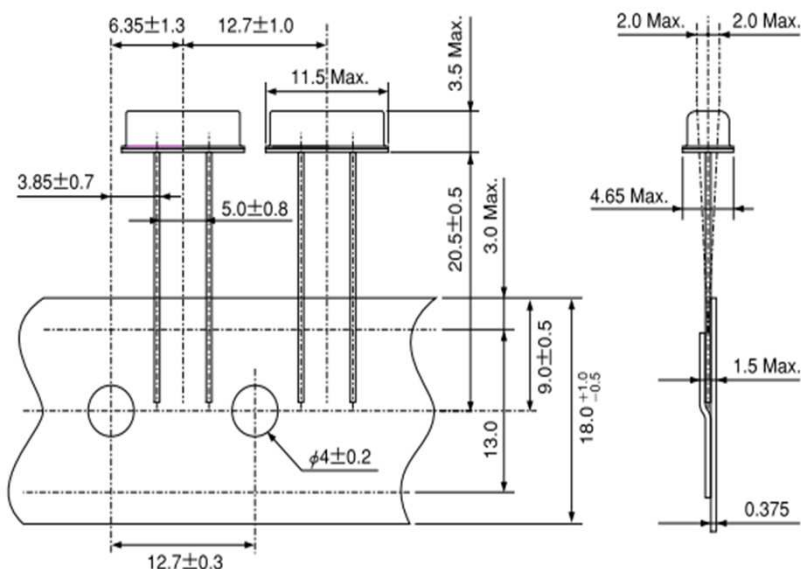

### ■ FEATURES

- Frequency range : 3.5 ~ 50.0MHz
- External dimensions (mm)  
L : 11.5 x W : 4.66 x H : 3.5
- Applications  
Consumer products

### ■ DIMENSION [mm]

## ■ Taping dimension : 2,000pcs/Ammo pack [mm]

Product specifications are subject to change without notice.

Rev.2