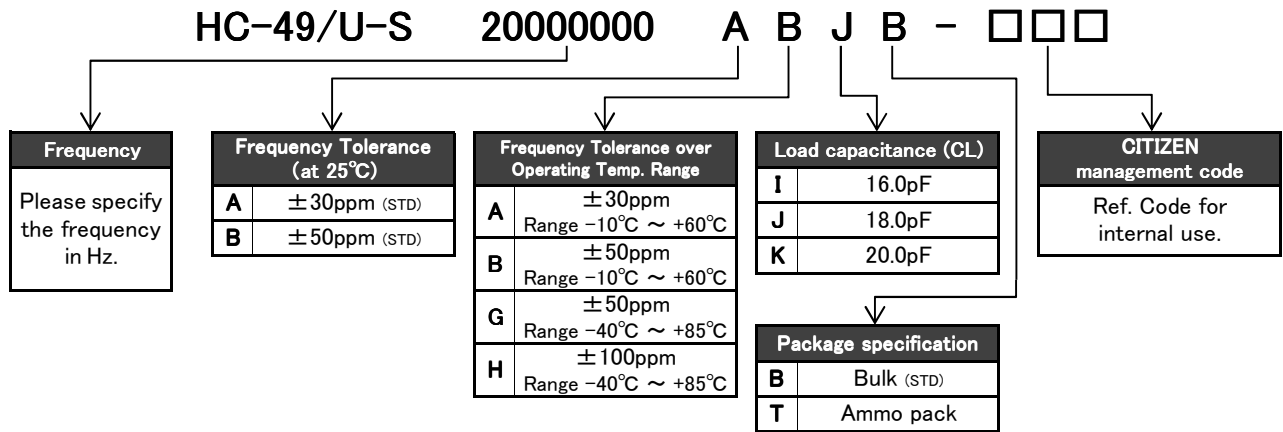

■ PART NUMBERING SYSTEM

*Please contact us for specifications available.

■ Part Marking [standard]

f : The first 4 digits of Frequency including the decimal point

C : Manufacture's ID Code

y : The last digit of production year

m : Production month (See Table.1)

Table.1

Month	Jan	Feb	...	Sep	Oct	Nov	Dec
Code	1	2	...	9	X	Y	Z